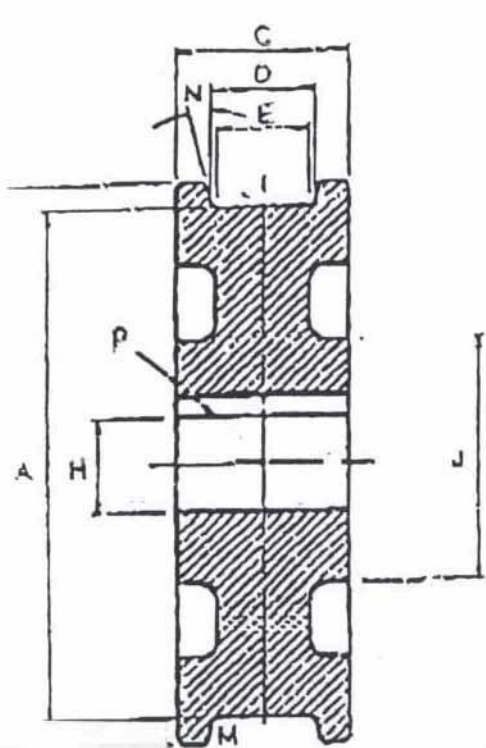

## 24" CRANE WHEEL

TREAD DIAMETER "A"	24 - 23 13/16
TREAD TYPE "M"	TAPERED
TREAD WIDTH LOWER "E"	3
BORE DIAMETER "H"	6 5/8
OUTSIDE DIAMETER "B"	26
WIDTH OVER FLANGES "C"	5 1/2
TREAD WIDTH UPPER "D"	3 13/16
HUB DIAMETER "J"	11 - 10 3/4

FIGURE 1

INVENTORY ID: 114698-000-00