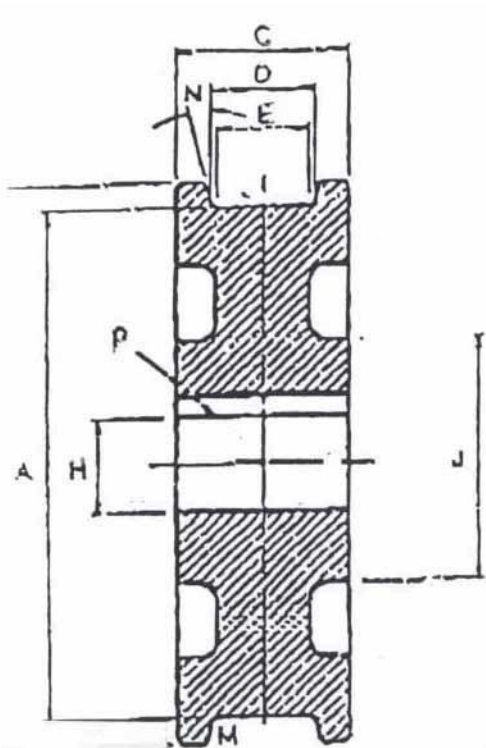

26" CRANE WHEEL

TREAD DIAMETER "A"	26 1/4
TREAD TYPE "M"	STRAIGHT
TREAD WIDTH LOWER "E"	4 5/16
BORE DIAMETER "H"	6 1/2
OUTSIDE DIAMETER "B"	29
WIDTH OVER FLANGES "C"	7
TREAD WIDTH UPPER "D"	5 3/8
HUB DIAMETER "J"	13 3/4