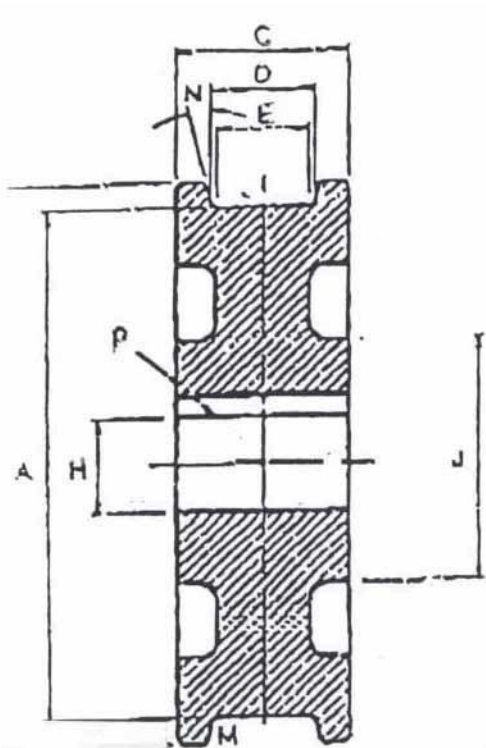

24" CRANE WHEEL

TREAD DIAMETER "A"	24
TREAD TYPE "M"	STRAIGHT
TREAD WIDTH LOWER "E"	3 1/2
BORE DIAMETER "H"	6 3/4
OUTSIDE DIAMETER "B"	26
WIDTH OVER FLANGES "C"	5 13/16
TREAD WIDTH UPPER "D"	4 1/4
HUB DIAMETER "J"	12 3/4