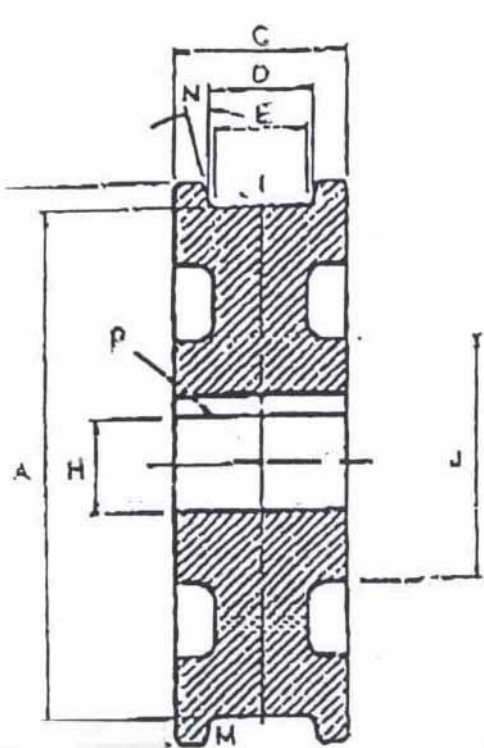

27" CRANE WHEEL

TREAD DIAMETER "A"	27
TREAD TYPE "M"	STRAIGHT
TREAD WIDTH LOWER "E"	5
BORE DIAMETER "H"	7 1/4
OUTSIDE DIAMETER "B"	29
WIDTH OVER FLANGES "C"	7 1/2
TREAD WIDTH UPPER "D"	5 7/8
HUB DIAMETER "J"	13 1/4 - 13 1/2