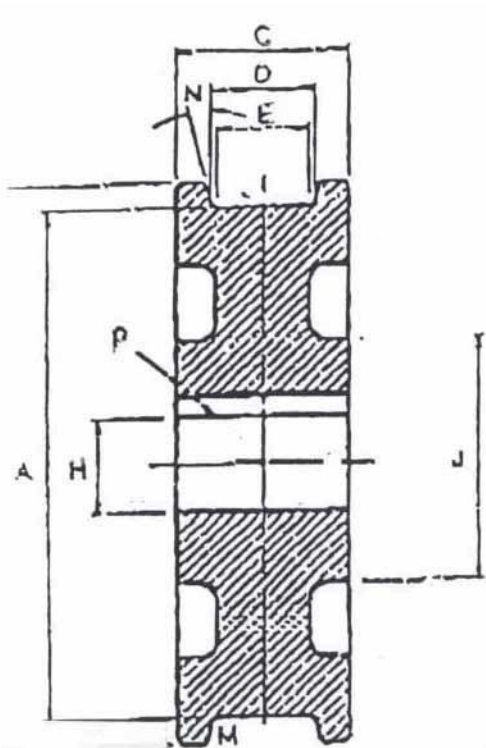

27-1/16 27-7/8 CRANE WHEEL

TREAD DIAMETER "A"	27 1/16 - 27 7/8
TREAD TYPE "M"	TAPERED
TREAD WIDTH LOWER "E"	4 3/4
BORE DIAMETER "H"	7 1/2
OUTSIDE DIAMETER "B"	29
WIDTH OVER FLANGES "C"	7 1/2
TREAD WIDTH UPPER "D"	5 9/16
HUB DIAMETER "J"	13 3/4 - 14 1/4