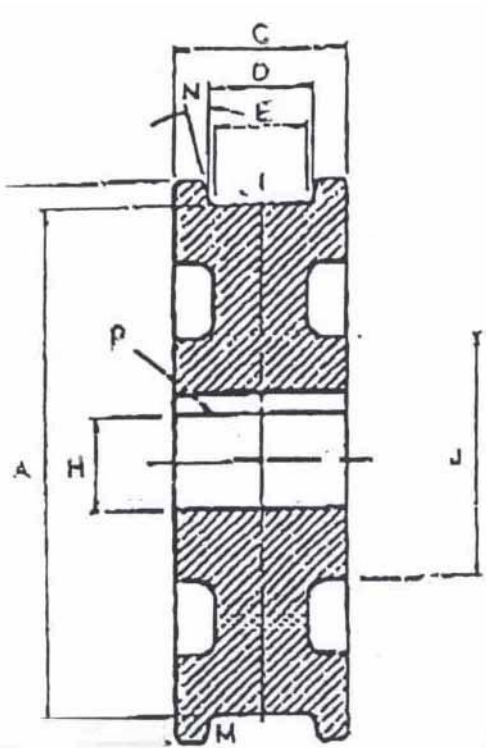

27 1/16 - 27 7/8 CRANE WHEEL

TREAD DIAMETER "A"	27 1/16 - 27 7/8
TREAD TYPE "M"	TAPERED
TREAD WIDTH LOWER "E"	4 3/4
BORE DIAMETER "H"	7
OUTSIDE DIAMETER "B"	29
WIDTH OVER FLANGES "C"	7 1/2
TREAD WIDTH UPPER "D"	5 9/16
HUB DIAMETER "J"	14