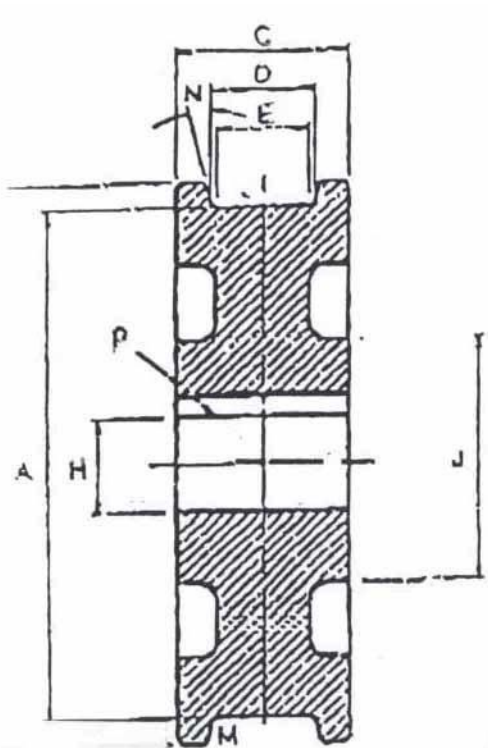

27" CRANE WHEEL

TREAD DIAMETER "A"	27 1/4 - 26 3/4
TREAD TYPE "M"	TAPERED
TREAD WIDTH LOWER "E"	4 3/4
BORE DIAMETER "H"	6 7/8
OUTSIDE DIAMETER "B"	29
WIDTH OVER FLANGES "C"	7
TREAD WIDTH UPPER "D"	5 3/4
HUB DIAMETER "J"	14 5/8 - 14 1/2