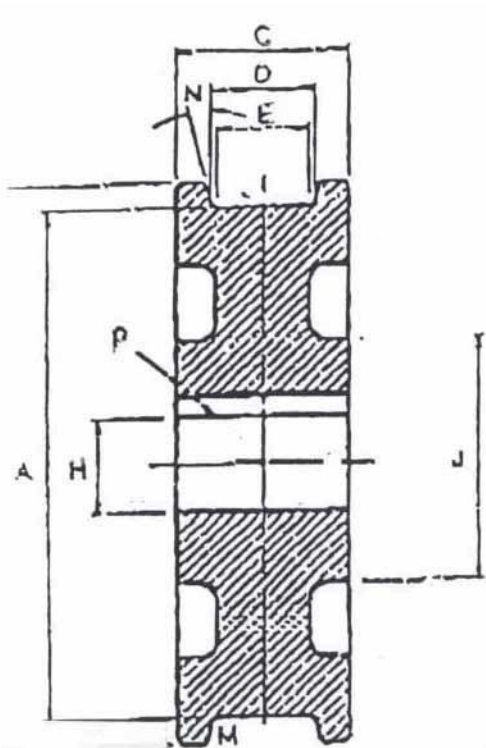

27" CRANE WHEEL

TREAD DIAMETER "A"	26 7/8
TREAD TYPE "M"	STRAIGHT
TREAD WIDTH LOWER "E"	5
BORE DIAMETER "H"	7 1/2
OUTSIDE DIAMETER "B"	29
WIDTH OVER FLANGES "C"	7 1/2
TREAD WIDTH UPPER "D"	5 3/4
HUB DIAMETER "J"	13 - 13 1/8