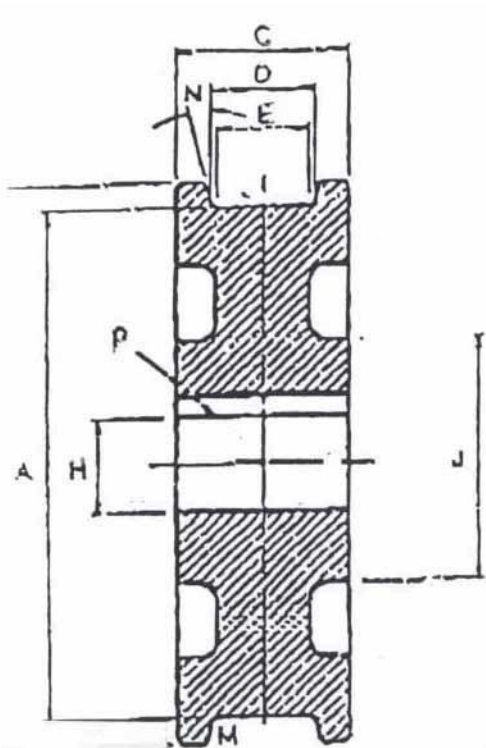

27" CRANE WHEEL

TREAD DIAMETER "A"	27
TREAD TYPE "M"	STRAIGHT
TREAD WIDTH LOWER "E"	5
BORE DIAMETER "H"	6 1/4
OUTSIDE DIAMETER "B"	29
WIDTH OVER FLANGES "C"	8
TREAD WIDTH UPPER "D"	4 7/8
HUB DIAMETER "J"	15 3/4 - 16