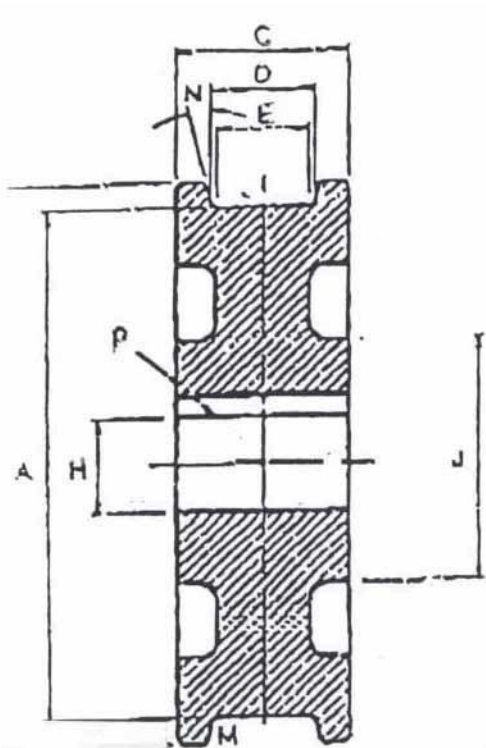

## 24" CRANE WHEEL

TREAD DIAMETER "A"	24
TREAD TYPE "M"	STRAIGHT
TREAD WIDTH LOWER "E"	3
BORE DIAMETER "H"	3 11/16
OUTSIDE DIAMETER "B"	26
WIDTH OVER FLANGES "C"	5 1/2
TREAD WIDTH UPPER "D"	3 5/8
HUB DIAMETER "J"	11 7/8 - 12 1/4

FIGURE 1

INVENTORY ID: 114683-000-00