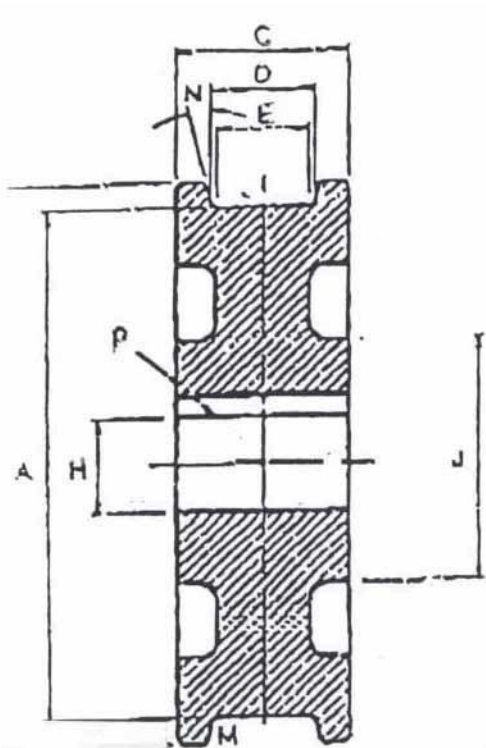

24" CRANE WHEEL

| | |
|------------------------|-----------------|
| TREAD DIAMETER "A" | 24 |
| TREAD TYPE "M" | STRAIGHT |
| TREAD WIDTH LOWER "E" | 3 1/2 |
| BORE DIAMETER "H" | 6 |
| OUTSIDE DIAMETER "B" | 26 |
| WIDTH OVER FLANGES "C" | 5 9/16 |
| TREAD WIDTH UPPER "D" | 3 5/8 |
| HUB DIAMETER "J" | 11 7/8 - 12 1/4 |