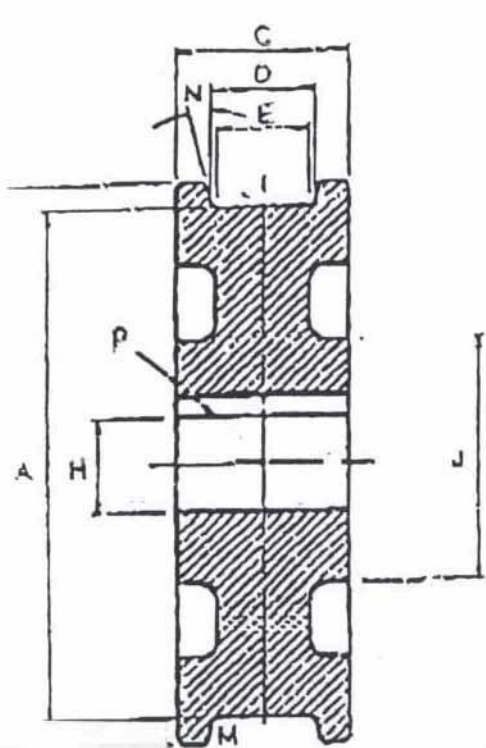

## 24" CRANE WHEEL

TREAD DIAMETER "A"	24
TREAD TYPE "M"	STRAIGHT
TREAD WIDTH LOWER "E"	2 1/2
BORE DIAMETER "H"	5 3/4
OUTSIDE DIAMETER "B"	26
WIDTH OVER FLANGES "C"	5
TREAD WIDTH UPPER "D"	3 1/4
HUB DIAMETER "J"	10 1/2 - 10 3/4

FIGURE 1

INVENTORY ID: 114681-000-00