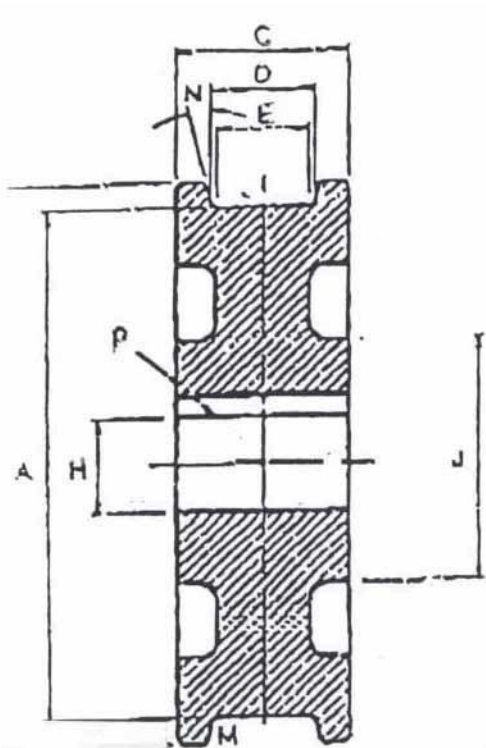

24" CRANE WHEEL

TREAD DIAMETER "A"	24
TREAD TYPE "M"	STRAIGHT
TREAD WIDTH LOWER "E"	2 1/2
BORE DIAMETER "H"	5 1/4
OUTSIDE DIAMETER "B"	26
WIDTH OVER FLANGES "C"	5
TREAD WIDTH UPPER "D"	3 1/4
HUB DIAMETER "J"	11 - 10 3/4