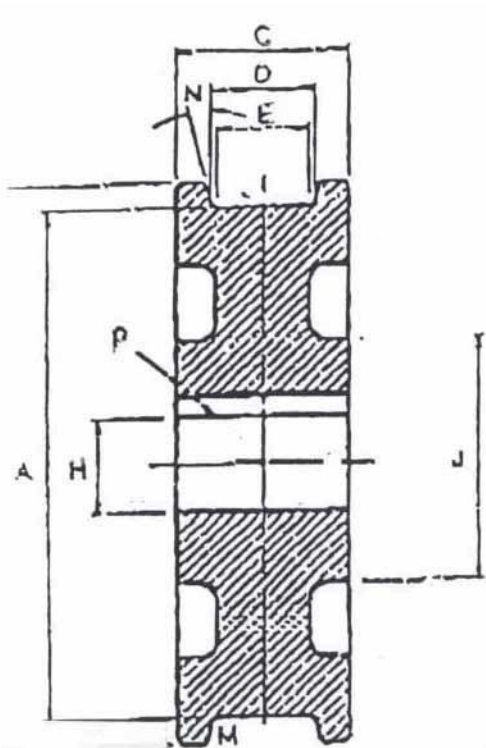

## 24" CRANE WHEEL

TREAD DIAMETER "A"	24
TREAD TYPE "M"	STRAIGHT
TREAD WIDTH LOWER "E"	2 1/2
BORE DIAMETER "H"	4
OUTSIDE DIAMETER "B"	26 1/8
WIDTH OVER FLANGES "C"	5 1/8
TREAD WIDTH UPPER "D"	3 1/4
HUB DIAMETER "J"	13 - 13 5/8

FIGURE 1

INVENTORY ID: 114679-000-00