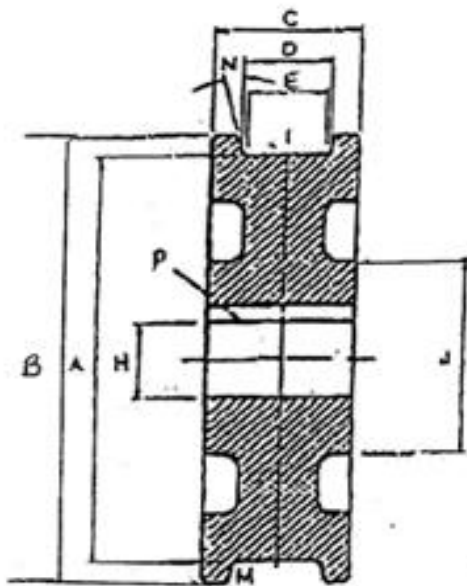

15" CRANE WHEEL

TREAD DIAMETER "A"	15
TREAD TYPE "M"	STRAIGHT
TREAD WIDTH LOWER "E"	3 1/4
BORE DIAMETER "H"	4 1/16
OUTSIDE DIAMETER "B"	17
WIDTH OVER FLANGES "C"	5 1/2
TREAD WIDTH UPPER "D"	2 7/8
HUB DIAMETER "J"	7 1/2

INVENTORY ID: 112668-000-00

FIGURE 1