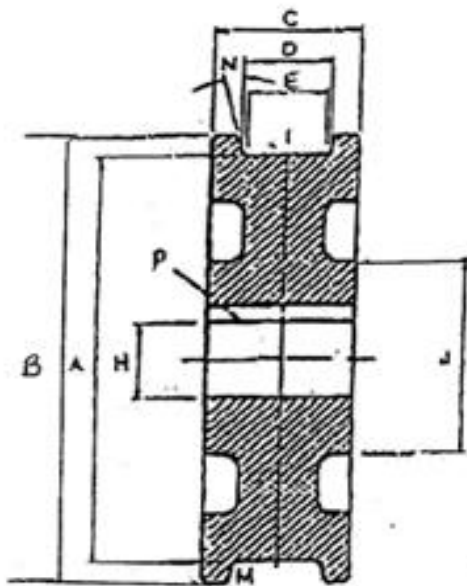

14" CRANE WHEEL

TREAD DIAMETER "A"	14
TREAD TYPE "M"	STRAIGHT
TREAD WIDTH LOWER "E"	1.750
BORE DIAMETER "H"	3.375
OUTSIDE DIAMETER "B"	14.550
WIDTH OVER FLANGES "C"	3.750
TREAD WIDTH UPPER "D"	2.325
HUB DIAMETER "J"	3.375

INVENTORY ID: 112667-000-00

FIGURE 1