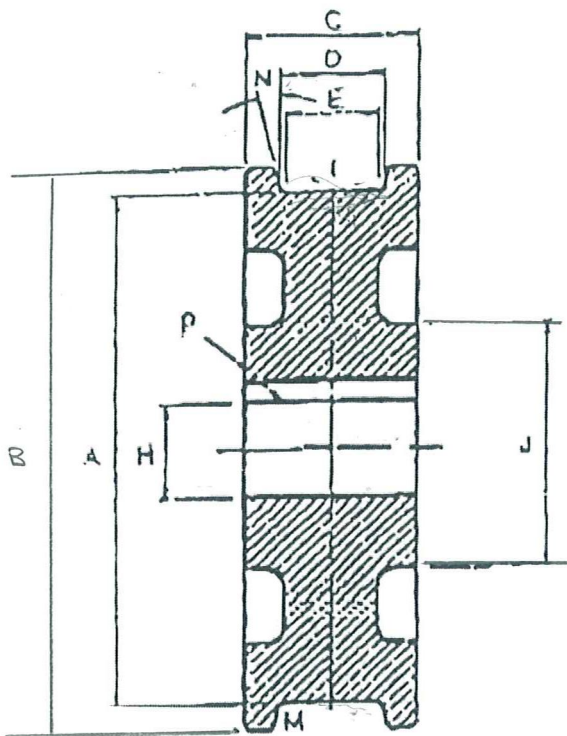

## 27" CRANE WHEEL

TREAD DIAMETER "A"	27
TREAD TYPE "M"	STRAIGHT
TREAD WIDTH LOWER "E"	3 1/4
BORE DIAMETER "H"	6 3/4
OUTSIDE DIAMETER "B"	29
WIDTH OVER FLANGES "C"	5 3/4
TREAD WIDTH UPPER "D"	4
HUB DIAMETER "J"	11 3/4

**INVENTORY ID: 112663-000-00**

FIGURE 1

**CASEY**