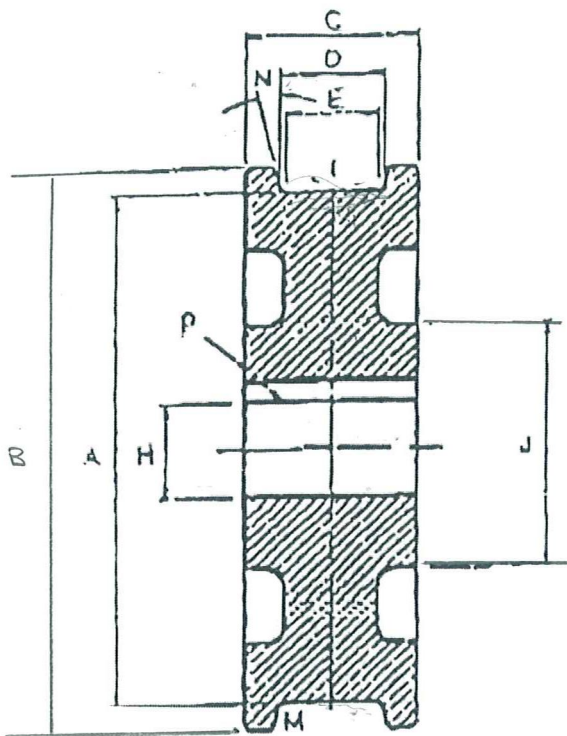

27" CRANE WHEEL

TREAD DIAMETER "A"	27
TREAD TYPE "M"	STRAIGHT
TREAD WIDTH LOWER "E"	3 1/4
BORE DIAMETER "H"	6 3/4
OUTSIDE DIAMETER "B"	29
WIDTH OVER FLANGES "C"	5 3/4
TREAD WIDTH UPPER "D"	4
HUB DIAMETER "J"	11 1/2

INVENTORY ID: 112659-000-00

FIGURE 1

CASEY