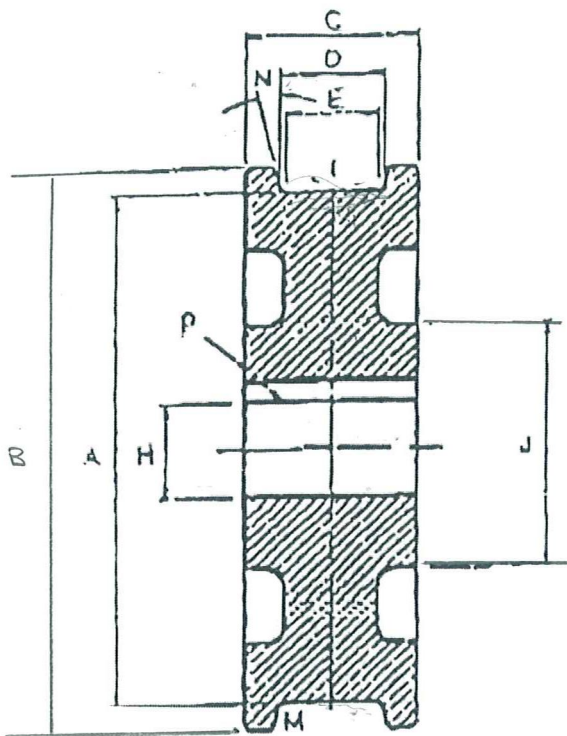

21" CRANE WHEEL

TREAD DIAMETER "A"	21 1/16
TREAD TYPE "M"	STRAIGHT
TREAD WIDTH LOWER "E"	2 3/4
BORE DIAMETER "H"	5 1/4
OUTSIDE DIAMETER "B"	23"
WIDTH OVER FLANGES "C"	5 5/16
TREAD WIDTH UPPER "D"	3 1/2
HUB DIAMETER "J"	11

INVENTORY ID: 112639-000-00

FIGURE 1

CASEY