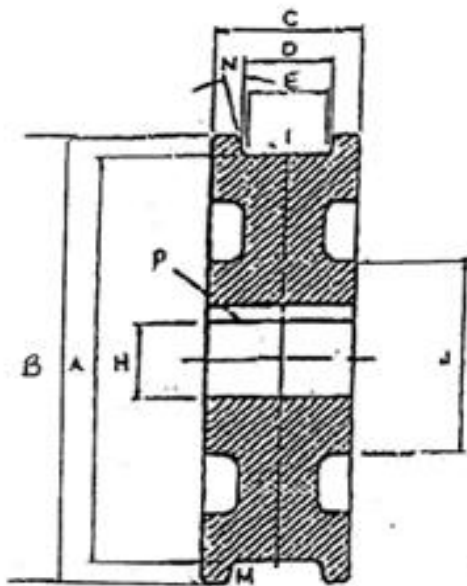

15" CRANE WHEEL

TREAD DIAMETER "A"	15
TREAD TYPE "M"	STRAIGHT
TREAD WIDTH LOWER "E"	1.375
BORE DIAMETER "H"	3.375
OUTSIDE DIAMETER "B"	14.450
WIDTH OVER FLANGES "C"	3.750
TREAD WIDTH UPPER "D"	2.250
HUB DIAMETER "J"	5.500

INVENTORY ID: 112631-000-00

FIGURE 1