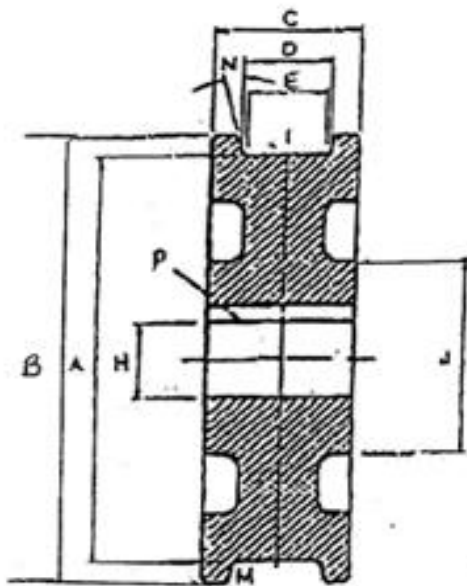

## 27" CRANE WHEEL

TREAD DIAMETER "A"	27
TREAD TYPE "M"	STRAIGHT
TREAD WIDTH LOWER "E"	3 1/2
BORE DIAMETER "H"	7 1/8
OUTSIDE DIAMETER "B"	29
WIDTH OVER FLANGES "C"	6
TREAD WIDTH UPPER "D"	3 5/8
HUB DIAMETER "J"	11 1/2

**INVENTORY ID: 112621-000-00**

FIGURE 1