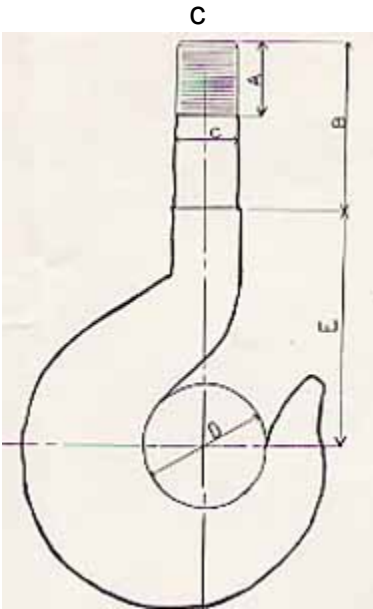

SPECIFICATIONS

EQUIPMENT

7.5 TON CRANE HOOK WITH NUT

CAPACITY	7.5
A= THREAD LENGTH	3 1/4
E= CENTER TO NECK	14
C= THREAD DIAMETER	2 1/4
D= THROAT OPENING	5 1/2
B= NECK LENGTH	9 3/4
WITH NUT	YES

INVENTORY ID: 100762-000-00
Page 1 of 1