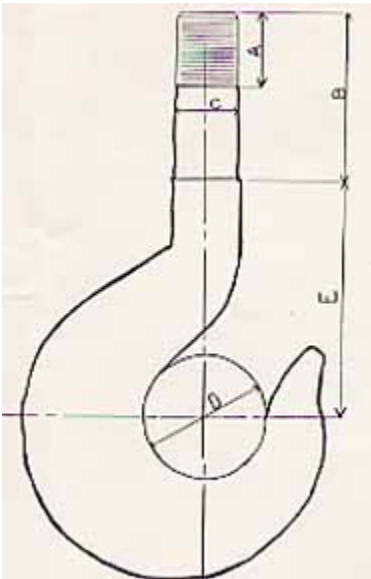

# SPECIFICATIONS

### 4 TON CRANE HOOK WITH NUT

CAPACITY	4
A= THREAD LENGTH	1 7/8
E= CENTER TO NECK	7 5/16
C= THREAD DIAMETER	1 13/16
D= THROAT OPENING	4
B= NECK LENGTH	7 1/4
WITH NUT	YES

INVENTORY ID: 100716-000-00  
Page 1 of 1