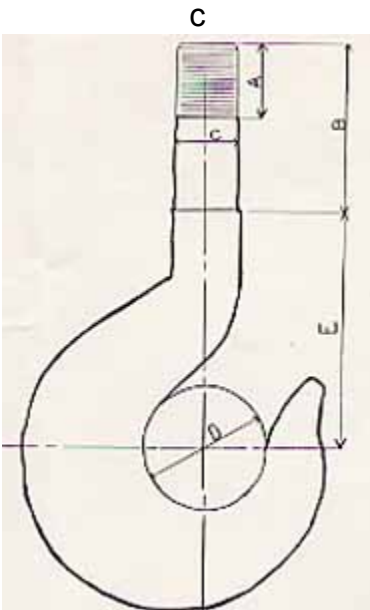

50 TON CRANE HOOK WITH NUT

CAPACITY	50
A= THREAD LENGTH	6 1/2
E= CENTER TO NECK	16
C= THREAD DIAMETER	4 3/4
D= THROAT OPENING	8 1/2
B= NECK LENGTH	16
WITH NUT	YES

INVENTORY ID: 100630-000-00