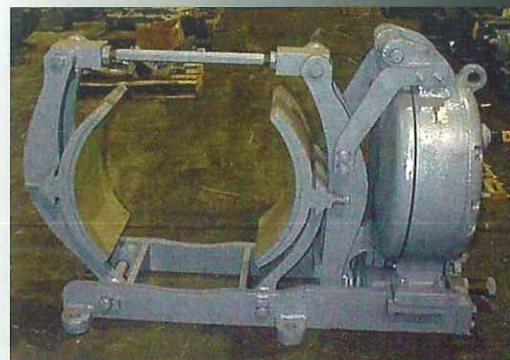

**30" CUTLER HAMMER
SERIES 505**

DC BRAKES

**30" SQUARE-D
SERIES 5010T**

CUTLER HAMMER			
SIZE	COIL TYPE	TYPE	QTY.
30"	SERIES	503	5
30"	SERIES	505	5
30"	SHUNT	503	1
23"	SERIES	505	6
23"	SHUNT	505	1
21"	SERIES	503	7
21"	SHUNT	503	12
19"	SERIES	505	14
19"	SHUNT	505	7
19"	SHUNT	500	1
18"	SERIES	503	7
18"	SHUNT	503	1
16"	SERIES	505	2
16"	SHUNT	505	1
14"	SERIES	503	9
14"	SHUNT	503	1
13"	SERIES	505	4
13"	SHUNT	505	10
10"	SERIES	503	2
10"	SERIES	505	1
10"	SHUNT	503	1
10"	SHUNT	505	10
8"	SHUNT	505	5

SQUARE-D			
SIZE	COIL TYPE	TYPE	QTY.
30"	SERIES	5010T	2
23"	SERIES	5010	23
23"	SHUNT	5010T	3
19"	SERIES	5010T	24
19"	SHUNT	5010T	1
16"	SERIES	5010F	7
16"	SERIES	5010T	20
16"	SERIES	5010	9
16"	SHUNT	5010F	1
16"	SHUNT	5010T	8
16"	SHUNT	5060	1
16"	SHUNT	5060AT	1
13"	SERIES	T-1305	1
13"	SERIES	5010 F	3
13"	SERIES	5010 T	13
13"	SHUNT	5010 T	2
13"	SHUNT	5060 AT	3
10"	SERIES	5010 T	2
10"	SHUNT	5010 F	1
10"	SHUNT	5010 T	1
10"	SHUNT	5060 AT	4
8"	SERIES	5010T	9
8"	SHUNT	5010F	1